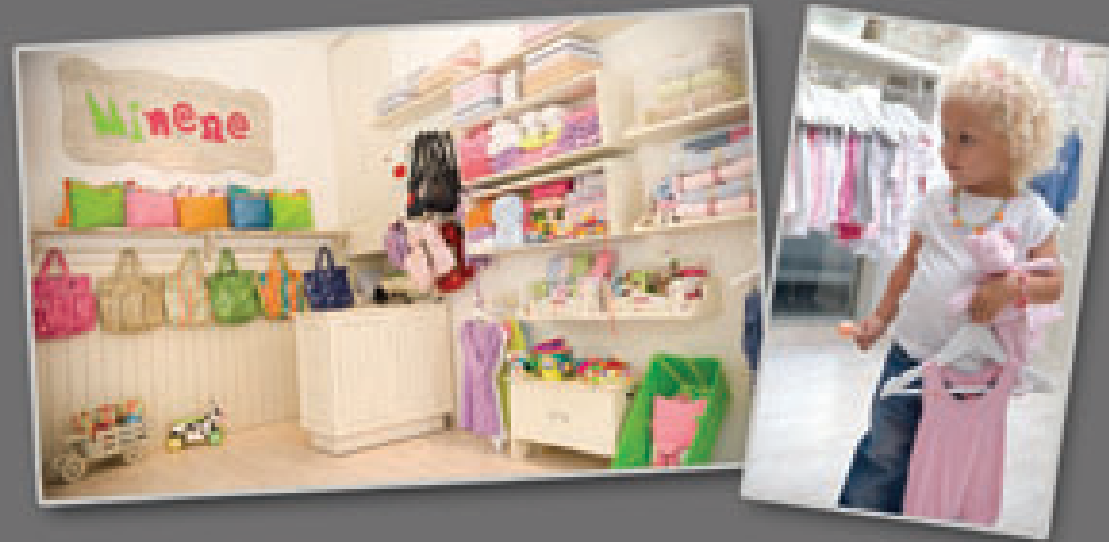

MINENE "my child", the innovative baby brand

Minene was established by three young mothers with a vision to create innovative, well designed, practical yet Stylish products for parents, babies and toddlers.

Our goal is to bring both comfort and joy to parents and children alike.

We at **MINENE** see each product as our baby