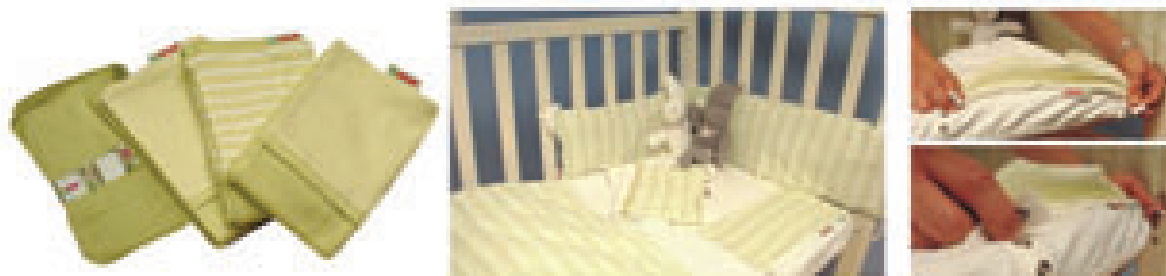

Minene Registered Patents

Innovative sheet set with 3 attachable dribble pads

This innovative sheet set comes with a set of 3 soft cotton dribble pads that attach to the fitted sheet with 4 poppers. Safer than using an unsecured muslin & quicker and easier to change than a fitted sheet. Enabling you to change only the dribble pad when soiled.

This product comes as a sheet set or as part of the Innovative bedding bundle with a reversible bumper & quilt.